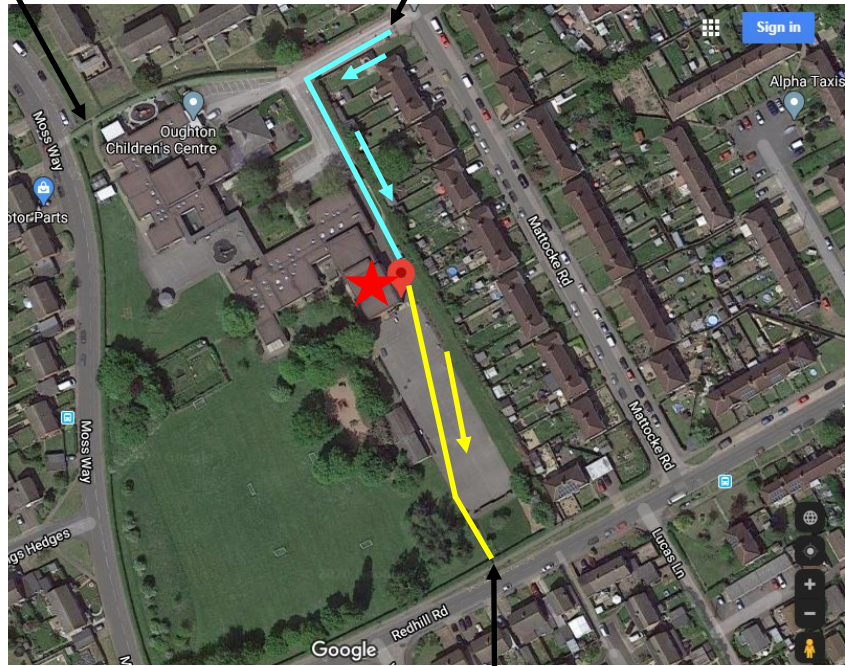

Main front gates

Pedestrian gate—entrance only

Moss Way gate— entrance only

 = Route in

 = Year 6 classroom

 = Route out

Year 6 enter through the pedestrian main front red gate, continue along the pavement and through the green gate towards KS2 playground. Exit across the playground and through the Redhill Road red gate at the top of the playground.

Redhill Road gate—exit only