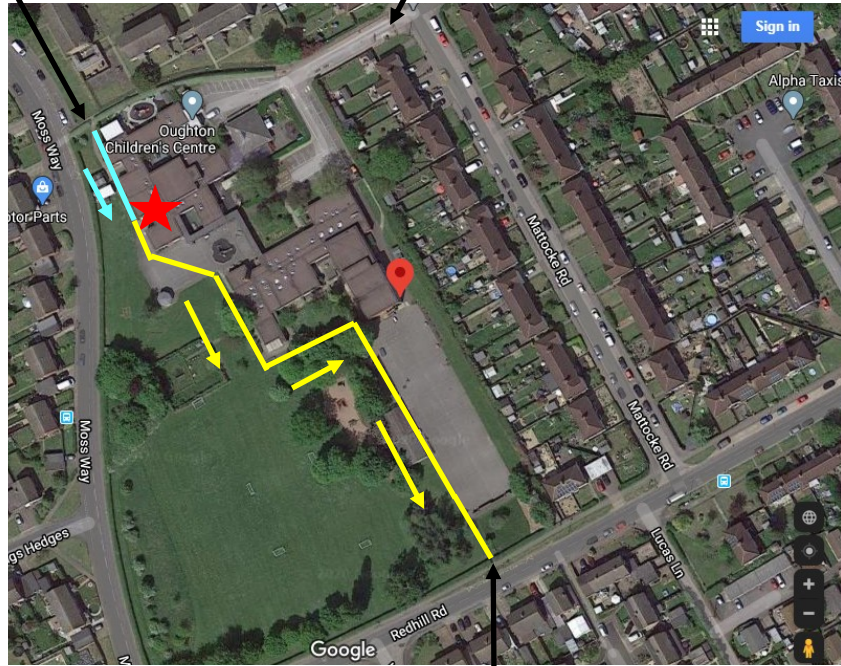

Moss Way gate— entrance only

Main front gates

Pedestrian gate—entrance only

Vehicle gate—exit for EYFS and Key Worker A group only

 = Route in

 = Year 1 classroom

 = Route out

Year 1 enter through the Moss Way gate, continue ahead to the outside classroom door. To exit, continue past the buildings and across KS1 playground, around the buildings towards the KS2 playground. Exit across the playground and through the Redhill Road red gate at the top of the KS2 playground.

Redhill Road gate—exit only