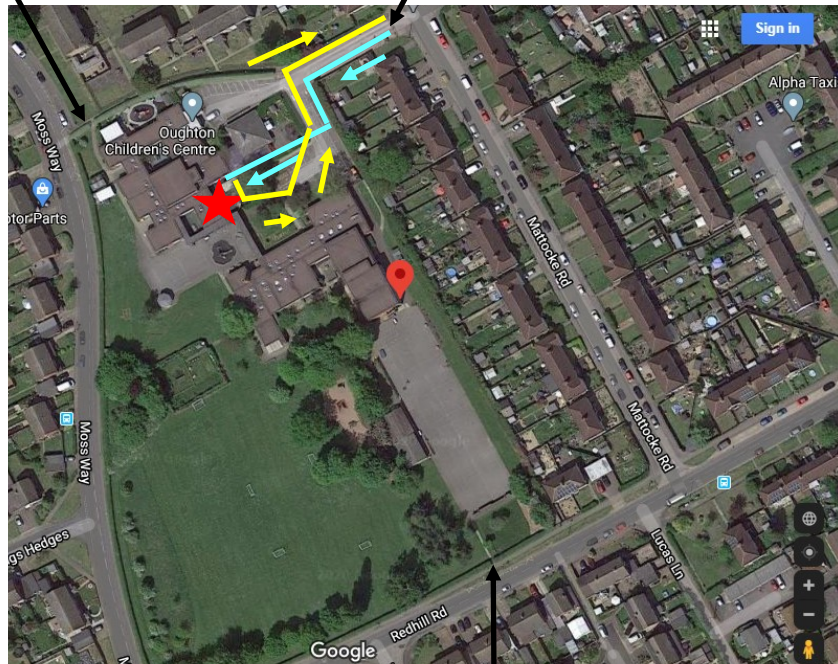

Moss Way gate—entrance only

Main front gates

Pedestrian gate—entrance only

 = Route in

 = Reception A classroom

 = Route out

Reception group A enter through the pedestrian main front red gate, cross the road, continue ahead to the reception gate. Exit back the same way, follow the drive down on the far side and exit out of the vehicle gate.

Redhill Road gate—exit only

Moss Way gate—entrance only

Main front gates

Pedestrian gate—entrance only

 = Route in

 = Reception B classroom

 = Route out

Reception B enter through the Moss Way gate, continue ahead past the buildings and along the side of the playground to the walkway entrance to the previous Y1 classroom. Exit across KS1 playground, around the buildings towards the KS2 playground. Exit across the playground and through the Redhill Road red gate at the top of the KS2 playground.

Redhill Road gate—exit only