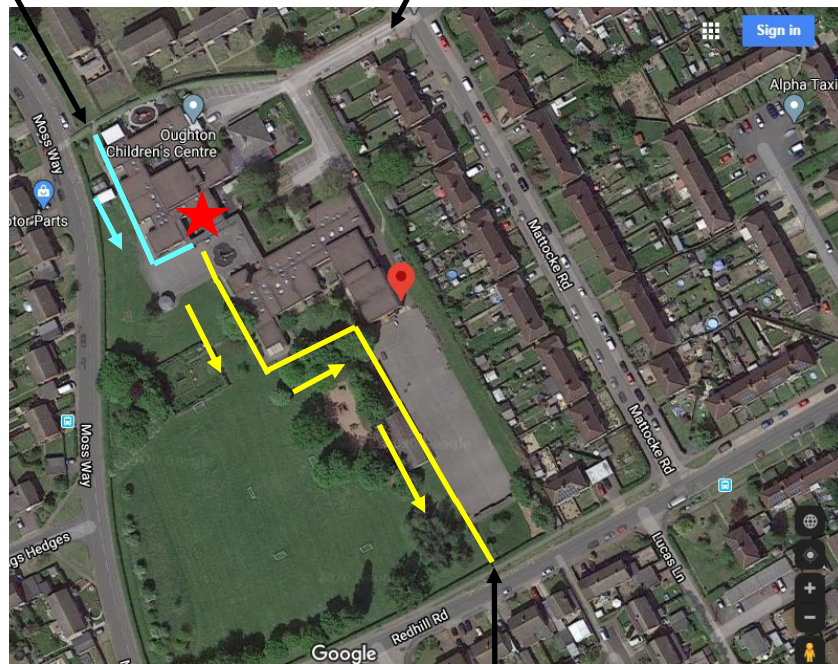

Moss Way gate—entrance only

Main front gates

Pedestrian gate—entrance only

 = Route in

 = Reception A classroom

 = Route out

Reception group A enter through the pedestrian main front red gate, cross the road, continue ahead to the reception gate. Exit back the same way, follow the drive down on the far side and exit out of the vehicle gate.

Redhill Road gate—exit only

Moss Way gate—entrance only

Main front gates

Pedestrian gate—entrance only

 = Route in

 = Reception B classroom

 = Route out

Reception B enter through the Moss Way gate, continue ahead past the buildings and along the side of the playground to the walkway entrance to the previous Y1 classroom. Exit across KS1 playground, around the buildings towards the KS2 playground. Exit across the playground and through the Redhill Road red gate at the top of the KS2 playground.

Redhill Road gate—exit only